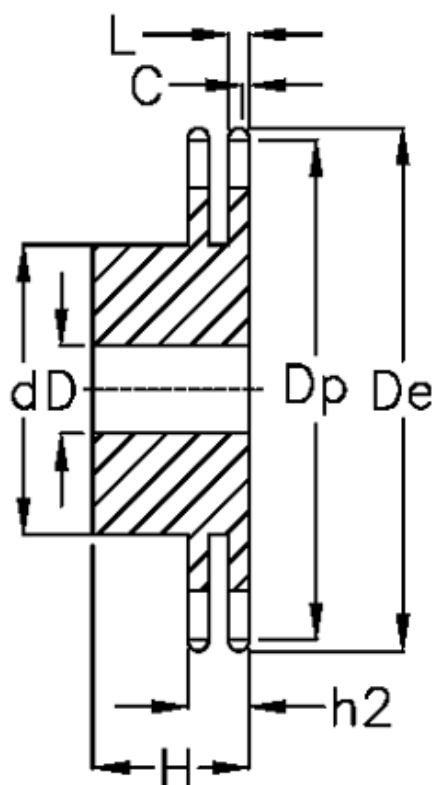

Article number: 616012002031

Description: Sprocket 05 B-2 Z=31 duplex
predrilled

Measures

C	= 1	h2	= 8.3
d	= 60	L	= 2.7
D	= 12±0,5	Number of teeth	= 31
De	= 82.4		
Dp	= 79.08		
For chain size	= 8 x 3,0 mm		
For chain type	= 05 B-2		
H	= 22		